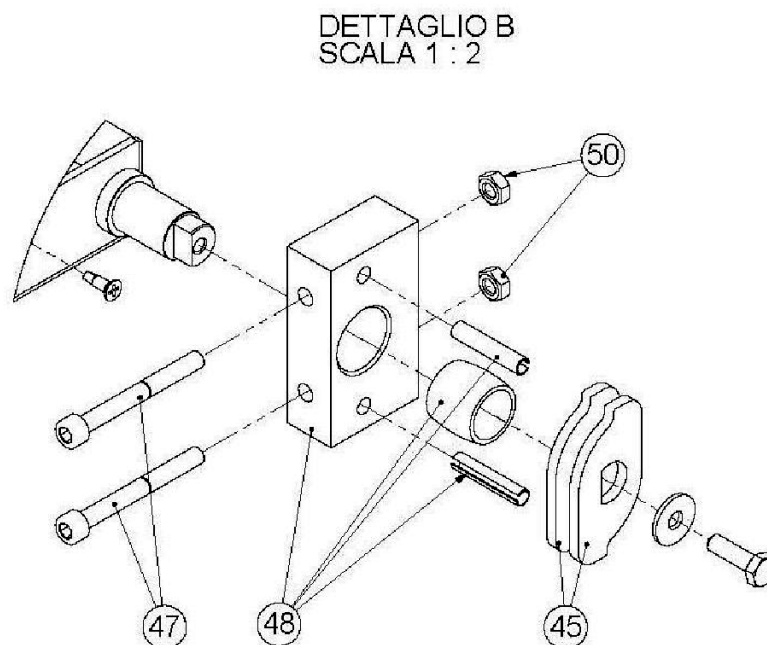

# Parts Breakdown

Model PE-IT-0024-S 40637