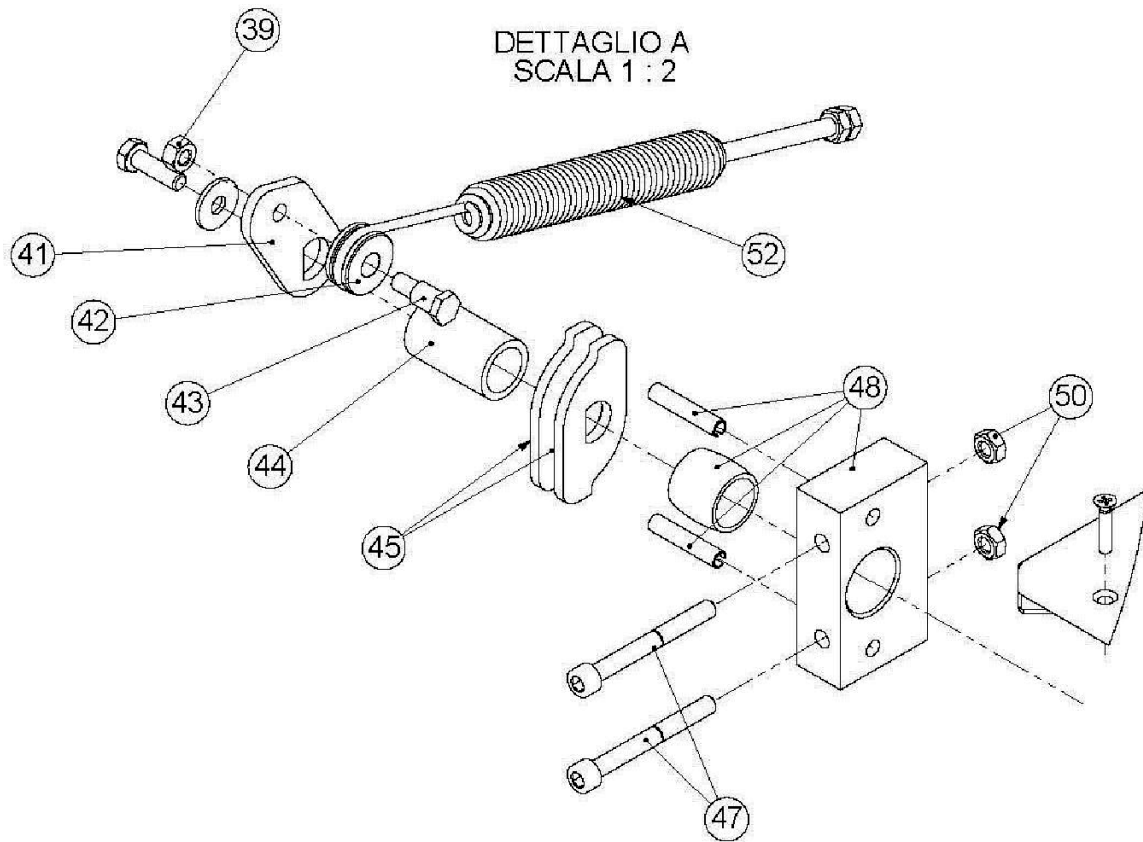

# Parts Breakdown

Model PE-IT-0024-S 40637